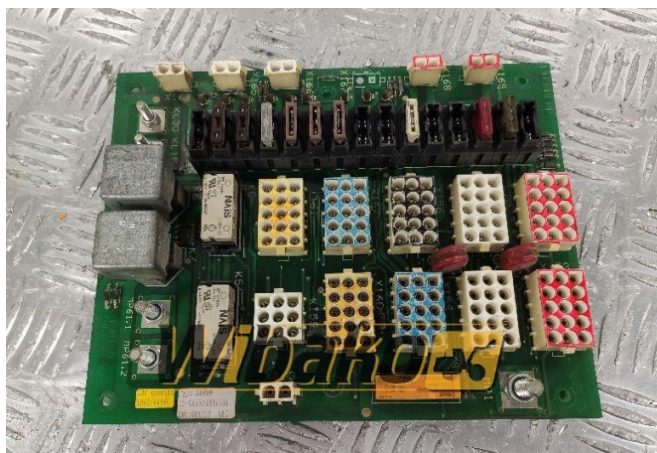

Main plate Liebherr A1010 / 4014-3820 975881501

Weight: 0.60

Product Code: 11sythi

Dimensions: 0.00 x 0.00 x
0.00

Price: 0.00 zł

Ex Tax: 0.00 zł

Product link

Link: [Main plate Liebherr A1010 / 4014-3820 975881501](#)

Basic	
Condition	secondhand
Part no.	975881501