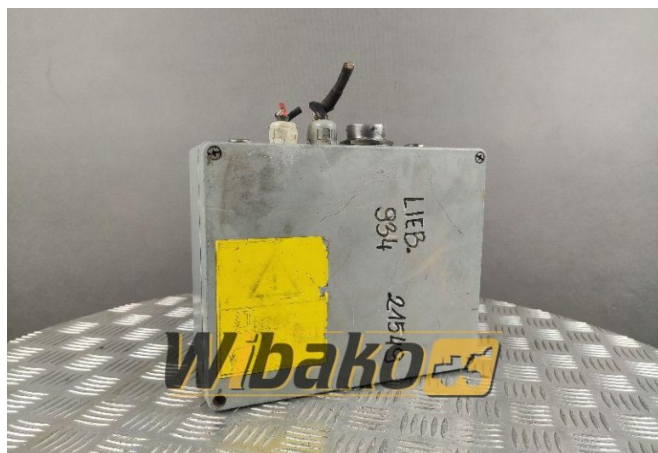

# Electric box Liebherr 9009182

**Weight:** 6.20

**Product Code:** gmlDss

**Dimensions:** 0.00 x 0.00 x  
0.00

**Price:** 0.00 zł

**Ex Tax:** 0.00 zł

## Product link

Link: [Electric box Liebherr 9009182](#)

Basic	
Condition	secondhand
Part no.	9009182