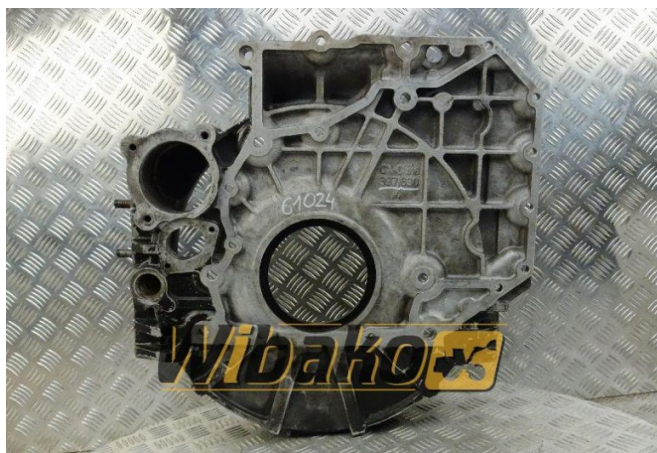

Flywheel housing Cummins 5284490

Weight: 17.25

Product Code: 1b34ccm

Dimensions: 54.00 x 53.00 x
14.00

Price: 0.00 zł

Ex Tax: 0.00 zł

Product link

Link: [Flywheel housing Cummins 5284490](#)

Basic	
Condition	secondhand
Part no.	5284490