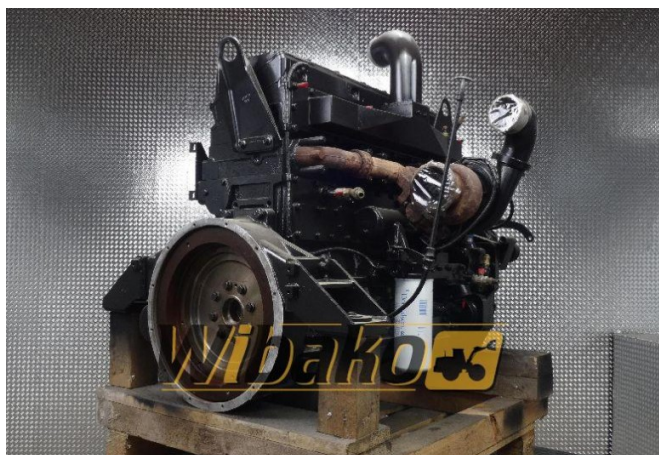

Engine Cummins QSM11-C CPL8545

Weight: 990.00
Product Code: 1aw2iyy
Dimensions: 140.00 x 140.00
x 110.00

Price: 34 440.00 zł
Ex Tax: 28 000.00 zł

Product link

Link: [Engine Cummins QSM11-C CPL8545](#)

Basic

Condition	used
Part no.	CPL8545

Product Gallery