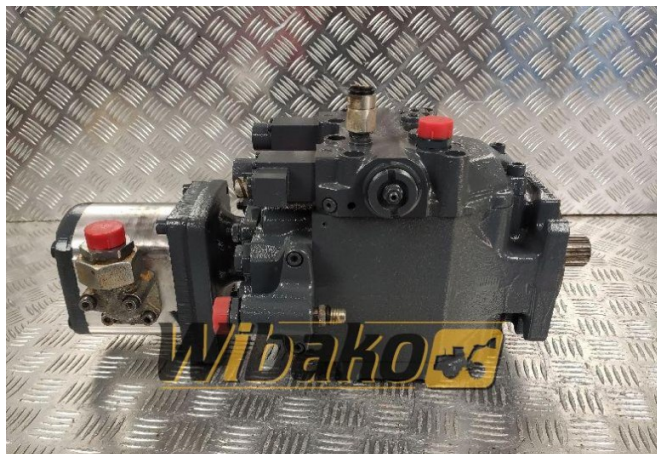

Drive pump Linde BPV70L

Weight: 65.40

Product Code: 1fqd1mq

Dimensions: 0.00 x 0.00 x
0.00

Price: 0.00 zł

Ex Tax: 0.00 zł

Product link

Link: [Drive pump Linde BPV70L](#)