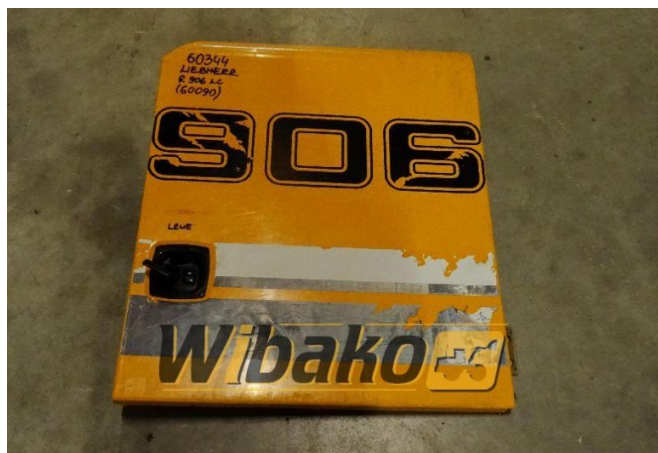

# Klapa for excavator Liebherr R906LC

**Weight:** 0.00

**Product Code:** 1ak87u5

**Dimensions:** 54.00 x 77.00 x 10.00

**Price:** 0.00 zł

**Ex Tax:** 0.00 zł

## Product link

Link: [Klapa for excavator Liebherr R906LC](#)

Basic	
Condition	used
Type	OE
Type	OE