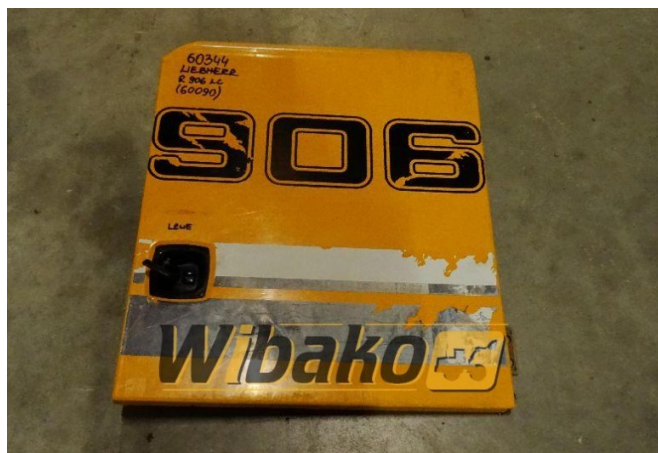

Klapa for excavator Liebherr R906LC

Weight: 0.00

Product Code: 1ak87u5

Dimensions: 54.00 x 77.00 x 10.00

Price: 0.00 zł

Ex Tax: 0.00 zł

Product link

Link: [Klapa for excavator Liebherr R906LC](#)