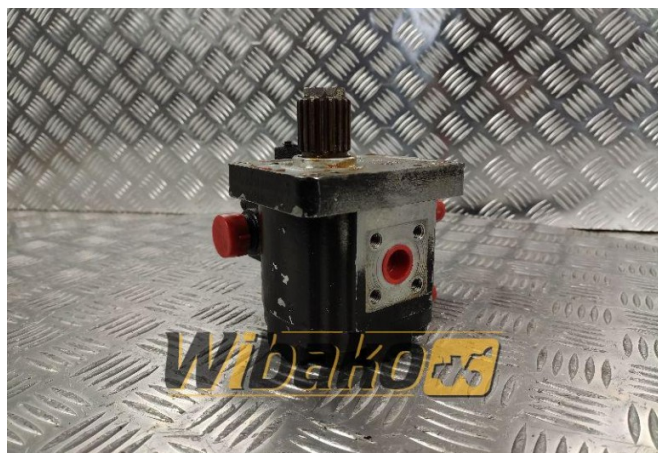

# Hydraulic pump HM215RD 8411903006

**Weight:** 4.00

**Product Code:** zjdtb0

**Dimensions:** 0.00 x 0.00 x  
0.00

**Price:** 0.00 zł

**Ex Tax:** 0.00 zł

## Product link

Link: [Hydraulic pump HM215RD 8411903006](#)

### Basic

Condition	secondhand
Part no.	8411903006