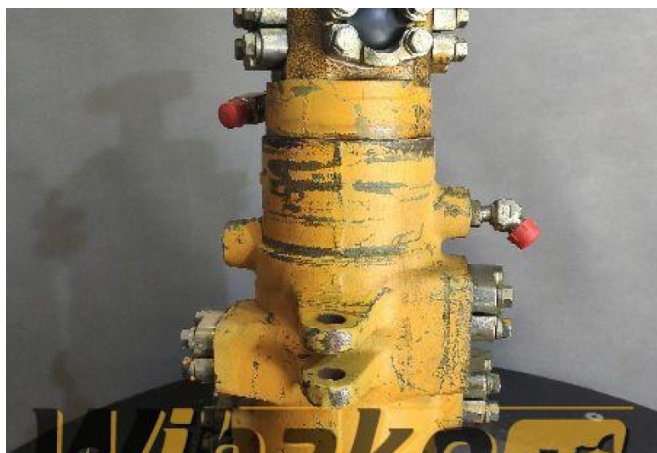

# Swing joint (Svivel joint) Komatsu PC240

**Weight:** 43.00

**Product Code:** r056u6

**Dimensions:** 0.00 x 0.00 x  
0.00

**Price:** 0.00 zł

**Ex Tax:** 0.00 zł

## Product link

Link: [Swing joint \(Svivel joint\) Komatsu PC240](#)

Basic	
Condition	used
Additional	
Applications	