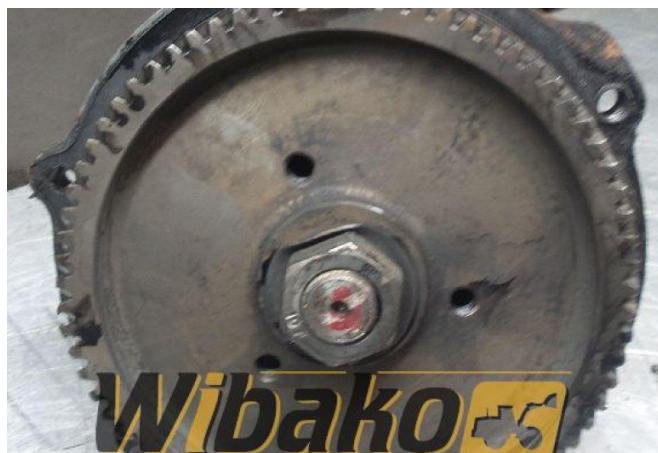

# Injection pump drive Daewoo DE12TIS

**Weight:** 0.00

**Product Code:** ru2mqb

**Dimensions:** 0.00 x 0.00 x  
0.00

**Price:** 0.00 zł

**Ex Tax:** 0.00 zł

## Product link

Link: [Injection pump drive Daewoo DE12TIS](#)

Basic	
Condition	used
Additional	
Applications	Wheel loader Doosan MEGA 400-V, Engine Daewoo DE12TIS