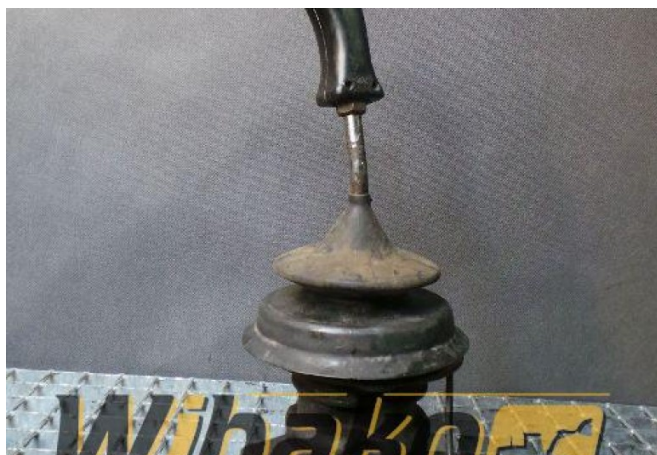

Joystick O&K 1598180/1 13390/24

Weight: 10.00

Product Code: 9v36f5

Dimensions: 0.00 x 0.00 x
0.00

Price: 0.00 zł

Ex Tax: 0.00 zł

Product link

Link: [Joystick O&K 1598180/1 13390/24](#)

Basic	
Condition	used
Part no.	13390/24
Additional	
Applications	Track (Crawler) excavator O&K RH6 PMS, Wheel excavator O&K MH CITY, Wheel excavator O&k MH4, Wheel excavator O&K MH5 PMS 98723