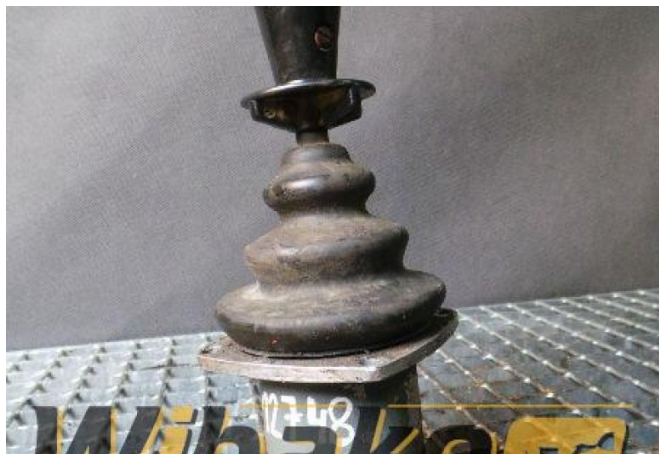

# Joystick Linde 22686200

**Weight:** 0.00

**Product Code:** 9u48je

**Dimensions:** 0.00 x 0.00 x  
0.00

**Price:** 0.00 zł

**Ex Tax:** 0.00 zł

## Product link

Link: [Joystick Linde 22686200](#)

Basic

Condition

used