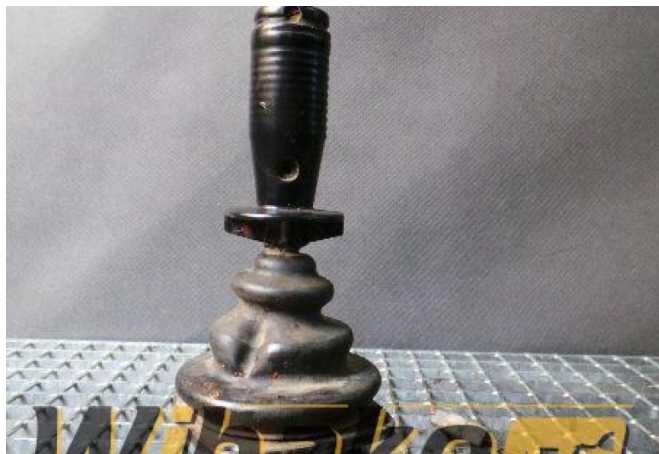

Joystick Linde 22686200

Weight: 0.00

Product Code: 9u38je

Dimensions: 0.00 x 0.00 x
0.00

Price: 0.00 zł

Ex Tax: 0.00 zł

Product link

Link: [Joystick Linde 22686200](#)