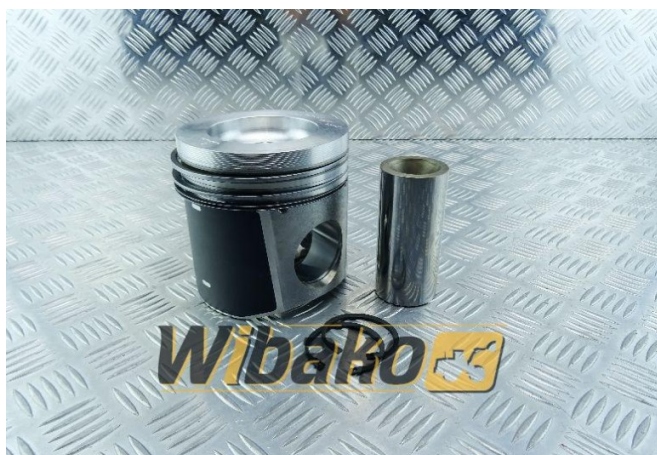

# Complete piston Engine / Motor Kolbenschmidt 1015 94345600

**Weight:** 4.30

**Product Code:** j57fr1

**Dimensions:** 15.50 x 15.50 x  
23.00

**Price:** 762.60 zł

**Ex Tax:** 620.00 zł

## Product link

Link: [Complete piston Engine / Motor Kolbenschmidt 1015 94345600](#)

Basic	
Condition	new
Part no.	94345600
Type	AM
Type	AM
Type	AM
Type	AM
Additional	
Applications	Engine Deutz BF6M1015, Engine Deutz BF6M1015CP