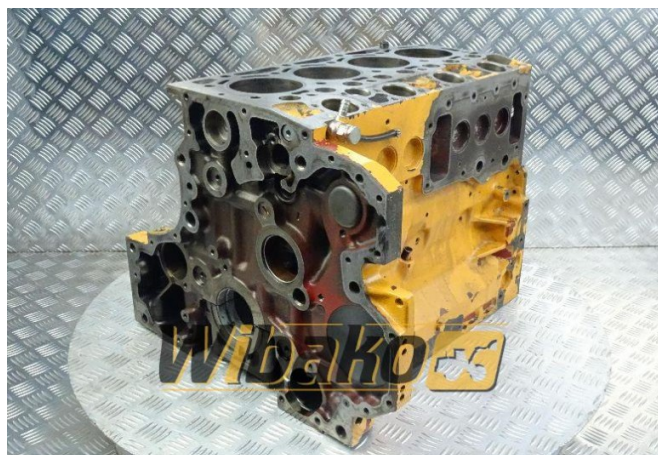

Crankcase for engine Deutz BF4M1012E 4206643RY

Weight: 116.70

Product Code: 12eqkuz

Dimensions: 54.00 x 53.00 x
41.00

Price: 0.00 zł

Ex Tax: 0.00 zł

Product link

Link: [Crankcase for engine Deutz BF4M1012E 4206643RY](#)

Basic	
Condition	secondhand
Part no.	4206643RY
Additional	
Applications	Engine Deutz BF4M1012, Engine Deutz BF4M1012