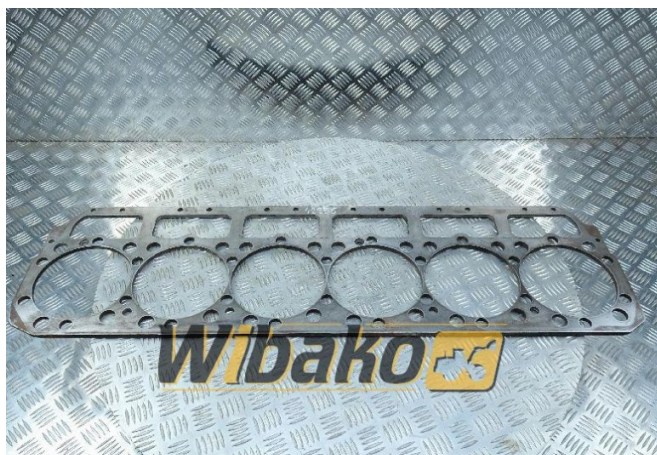

Block spacer plate Caterpillar 3406 6I-2981

Weight: 7.60

Product Code: wlsqth

Dimensions: 107.00 x 31.00 x
1.00

Price: 984.00 zł

Ex Tax: 800.00 zł

Product link

Link: [Block spacer plate Caterpillar 3406 6I-2981](#)

Basic	
Condition	used
Part no.	6I-2981
Type	OE
Type	OE
Additional	
Applications	Engine Caterpillar 3406, Engine Caterpillar 3406