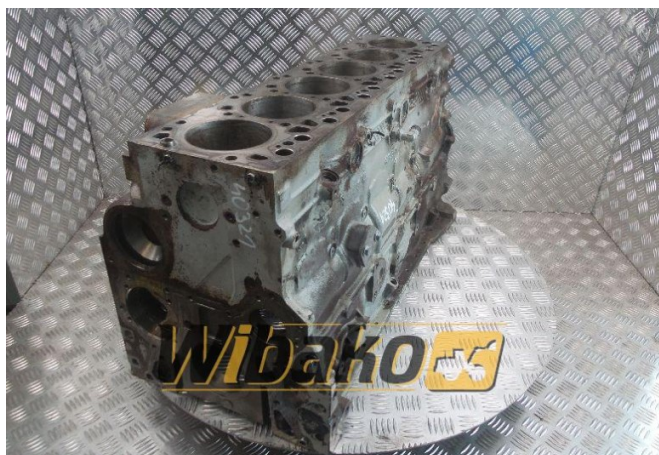

Block Iveco F4AE0682C *C105-00135370

Weight: 156.00

Product Code: v41pgp

Dimensions: 76.00 x 35.00 x
37.00

Price: 3 567.00 zł

Ex Tax: 2 900.00 zł

Product link

Link: [Block Iveco F4AE0682C *C105-00135370](#)

Basic	
Condition	used
Part no.	*C105-00135370