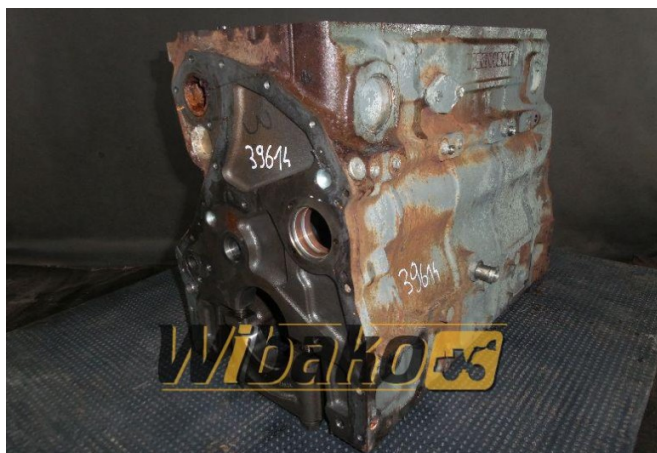

Block Engine / Motor Liebherr D924 9079875

Weight: 0.00

Product Code: ukely9

Dimensions: 0.00 x 0.00 x
0.00

Price: 0.00 zł

Ex Tax: 0.00 zł

Product link

Link: [Block Engine / Motor Liebherr D924 9079875](#)

| Basic | |
|-----------|---------|
| Condition | used |
| Part no. | 9079875 |
| Type | OE |
| Type | OE |