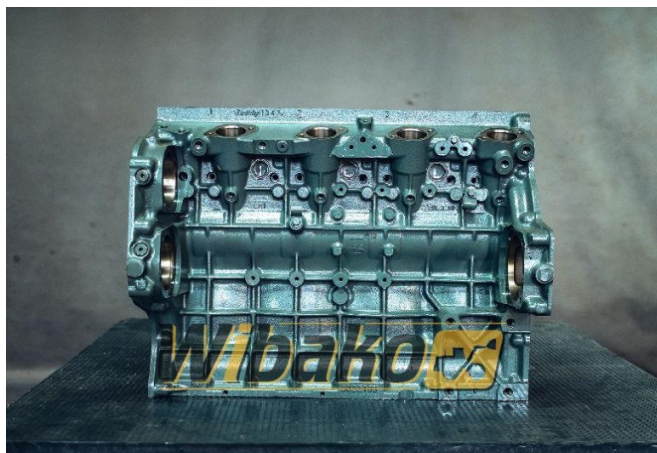

# Crankcase for engine Liebherr D934 9073754/9073743

**Weight:** 256.00

**Product Code:** rfmct6

**Dimensions:** 69.00 x 67.00 x  
52.00

**Price:** 14 760.00 zł

**Ex Tax:** 12 000.00 zł

## Product link

Link: [Crankcase for engine Liebherr D934 9073754/9073743](#)

Basic	
Condition	secondhand
Part no.	9073754/9073743
Type	OE
Type	OE
Type	OE
Type	OE
Type	OE
Type	OE
Type	OE
Type	OE