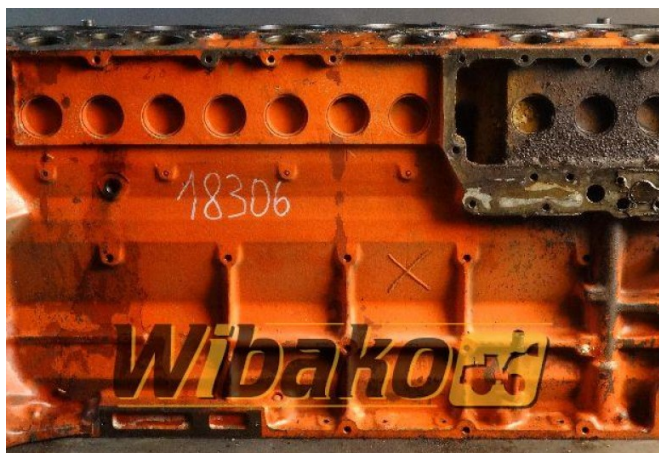

Crankcase for engine Deutz BF6M1013 04207711R

Weight: 197.00

Product Code: e4i43u

Dimensions: 89.00 x 53.00 x
47.00

Price: 0.00 zł

Ex Tax: 0.00 zł

Product link

Link: [Crankcase for engine Deutz BF6M1013 04207711R](#)

| Basic | |
|--------------|---------------------------------------------------------------------------------------------|
| Condition | used |
| Part no. | 04207711R |
| Additional | |
| Applications | Track (Crawler) excavator Atlas 1704LC, Engine Deutz BF6M1013, Engine Deutz BF6M1013E |