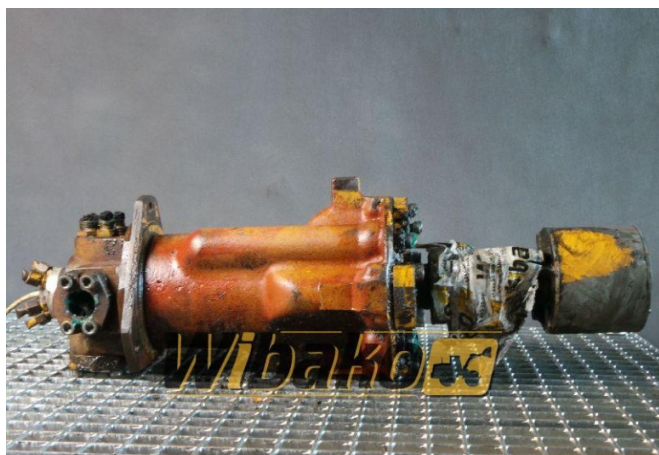

Swing joint (Svivel joint) Liebherr DDF720 9174331

Weight: 100.00

Product Code: 8926ih

Dimensions: 0.00 x 0.00 x
0.00

Price: 0.00 zł

Ex Tax: 0.00 zł

Product link

Link: [Swing joint \(Svivel joint\) Liebherr DDF720 9174331](#)

Basic	
Condition	secondhand
Part no.	9174331
Additional	
Applications	Track (Crawler) excavator Liebherr R932, Wheel excavator Liebherr A900, Wheel excavator Liebherr A922