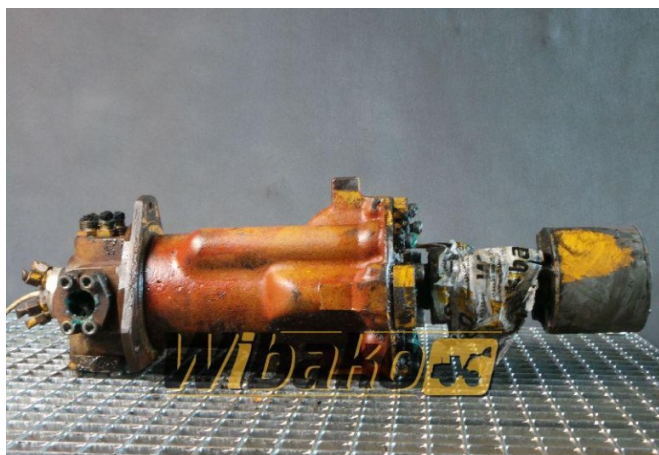

Swing joint (Svivel joint) Liebherr DDF720 9174331

Weight: 100.00

Product Code: 8926ih

Dimensions: 0.00 x 0.00 x
0.00

Price: 0.00 zł

Ex Tax: 0.00 zł

Product link

Link: [Swing joint \(Svivel joint\) Liebherr DDF720 9174331](#)

Basic	
Condition	used
Part no.	9174331
Additional	
Applications	Track (Crawler) excavator Liebherr R932, Wheel excavator Liebherr A900, Wheel excavator Liebherr A922