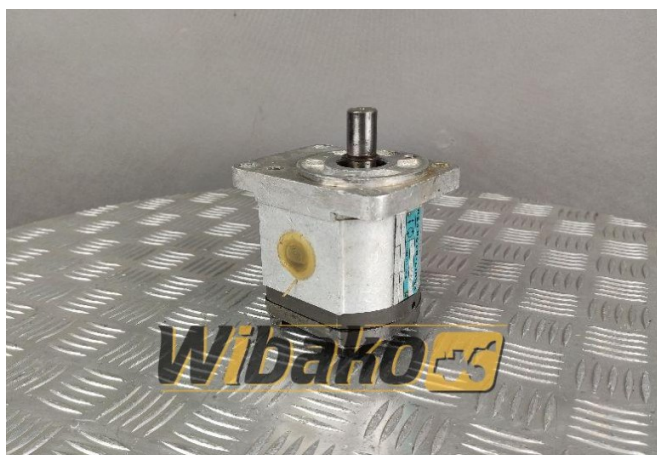

Gear motor Rexroth Sigma 1MF2G222/004WA01MS 470055

Weight: 3.40

Product Code: sopng6

Dimensions: 0.00 x 0.00 x
0.00

Price: 0.00 zł

Ex Tax: 0.00 zł

Product link

Link: [Gear motor Rexroth Sigma 1MF2G222/004WA01MS 470055](#)

Basic

Condition	secondhand
Part no.	470055

Product Gallery