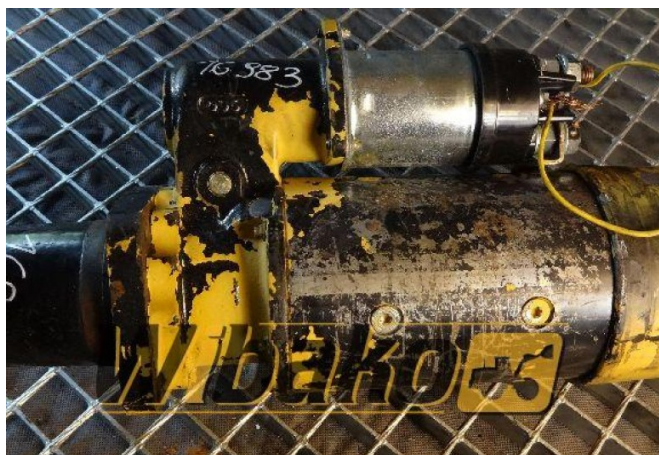

Starter Delco Remy 42MT 1993796

Weight: 0.00

Product Code: d3r9q6

Dimensions: 0.00 x 0.00 x
0.00

Price: 0.00 zł

Ex Tax: 0.00 zł

Product link

Link: [Starter Delco Remy 42MT 1993796](#)

Basic	
Condition	used
Part no.	1993796