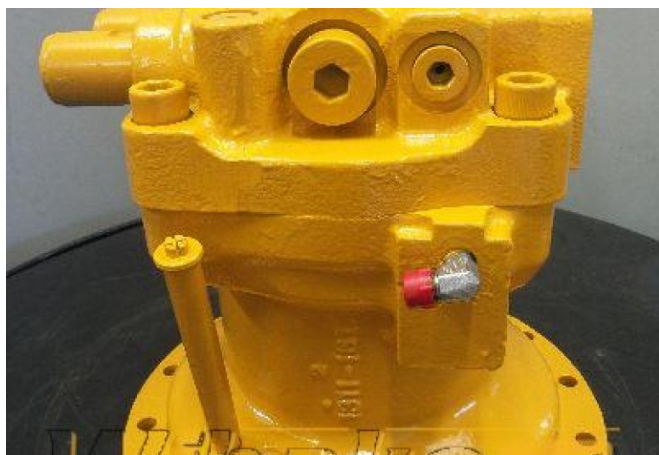

Swing motor Shibauro MFC160-039 JRC0006

Weight: 50.00

Product Code: czraau

Dimensions: 0.00 x 0.00 x
0.00

Price: 0.00 zł

Ex Tax: 0.00 zł

Product link

Link: [Swing motor Shibauro MFC160-039 JRC0006](#)

Basic

Condition	used
Part no.	JRC0006

Product Gallery