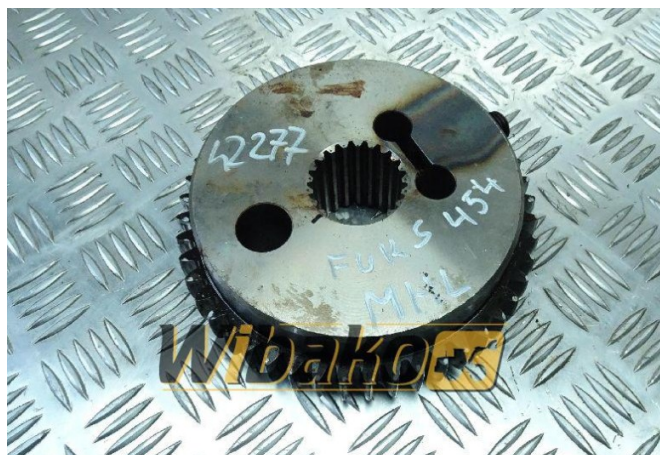

Coupling Bowex 100 45/175/155

Weight: 7.18

Product Code: wmdqts

Dimensions: 17.50 x 17.50 x
5.50

Price: 615.00 zł

Ex Tax: 500.00 zł

Product link

Link: [Coupling Bowex 100 45/175/155](#)

Basic	
Condition	secondhand
Part no.	45/175/155
Type	OE
Type	OE
Type	OE
Type	OE
Type	OE