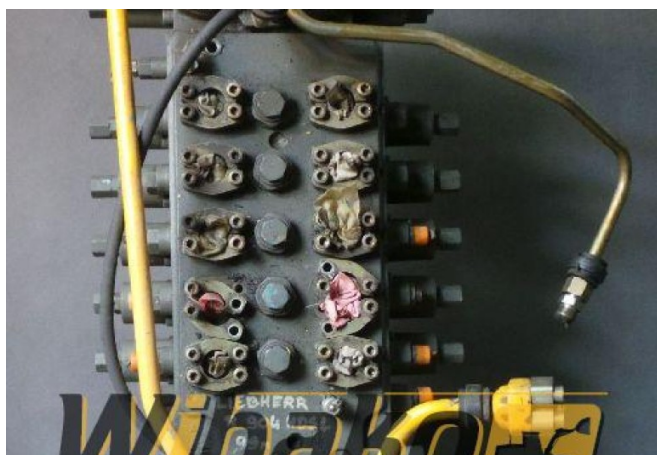

Distributor Rexroth M7-1171-01/6M7-22X 00955605

Weight: 140.00

Product Code: 7xw6hi

Dimensions: 0.00 x 0.00 x
0.00

Price: 0.00 zł

Ex Tax: 0.00 zł

Product link

Link: [Distributor Rexroth M7-1171-01/6M7-22X 00955605](#)

Basic

Condition	secondhand
Part no.	00955605