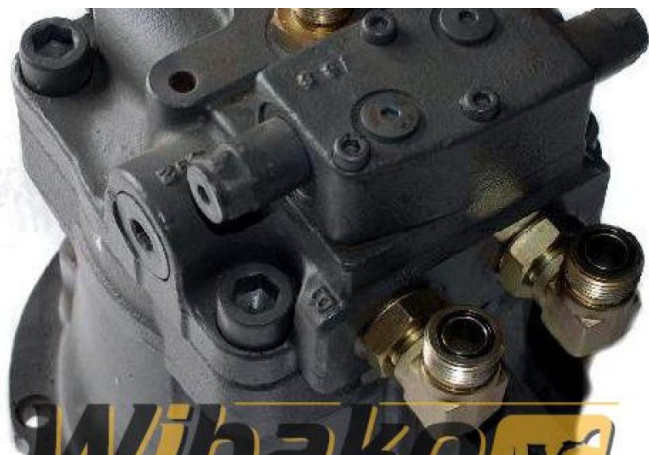

# Swing motor Volvo M2X120B-CHB-10A-64/270

**Weight:** 55.00

**Product Code:** y50hd

**Dimensions:** 0.00 x 0.00 x 0.00

**Price:** 0.00 zł

**Ex Tax:** 0.00 zł

## Product link

Link: [Swing motor Volvo M2X120B-CHB-10A-64/270](#)