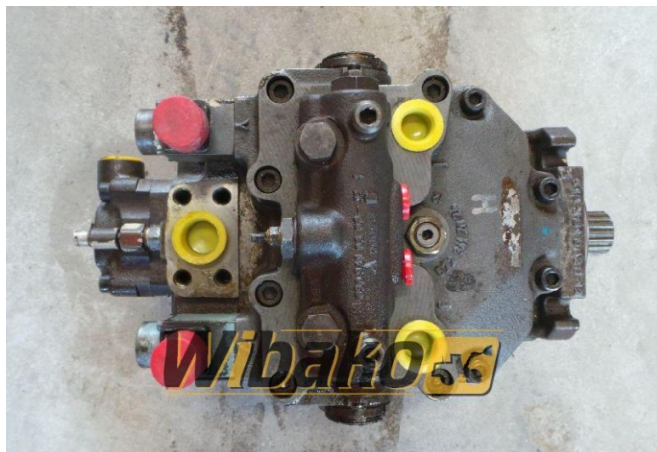

Main pump Linde BPV100R

Weight: 72.00

Product Code: 55j0lm

Dimensions: 0.00 x 90.00 x
0.00

Price: 0.00 zł

Ex Tax: 0.00 zł

Product link

Link: [Main pump Linde BPV100R](#)