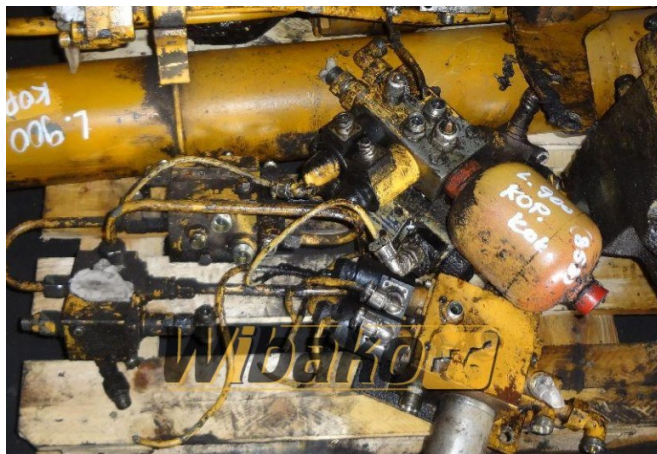

Valves set Liebherr A900

Weight: 0.00

Product Code: 5di2n4

Dimensions: 0.00 x 0.00 x
0.00

Price: 0.00 zł

Ex Tax: 0.00 zł

Product link

Link: [Valves set Liebherr A900](#)

Basic	
Condition	used
Additional	
Applications	Wheel excavator Liebherr A900, Wheel excavator Liebherr A900 LI