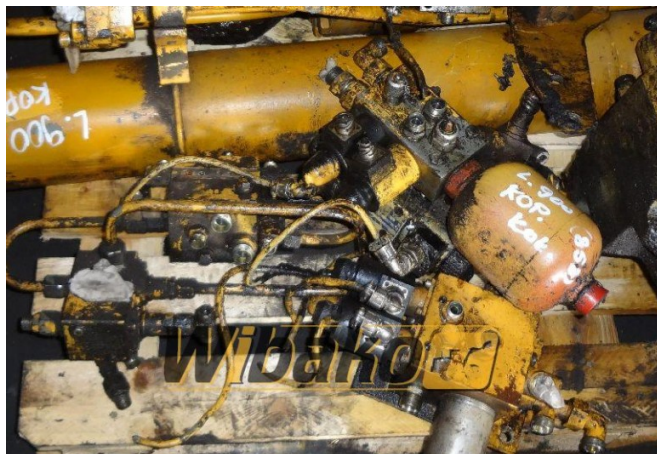

Valves set Liebherr A900

Weight: 0.00

Product Code: 5di2n4

Dimensions: 0.00 x 0.00 x
0.00

Price: 0.00 zł

Ex Tax: 0.00 zł

Product link

Link: [Valves set Liebherr A900](#)

Basic	
Condition	secondhand
Additional	
Applications	Wheel excavator Liebherr A900, Wheel excavator Liebherr A900 LI