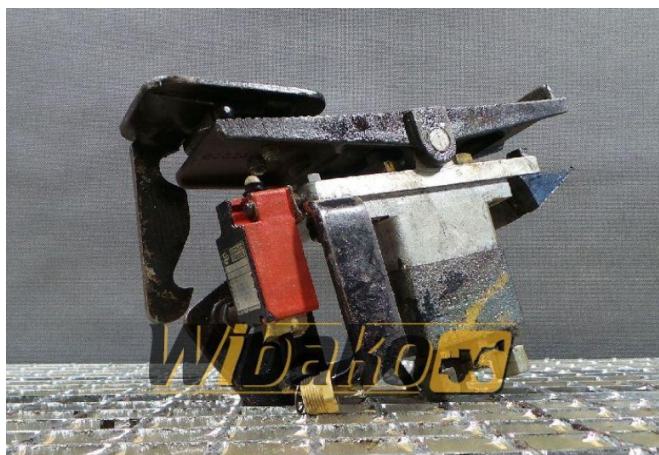

Pedal Rexroth 2TH7R06.10/1MS145

Weight: 10.00

Product Code: 7p66be

Dimensions: 0.00 x 0.00 x
0.00

Price: 0.00 zł

Ex Tax: 0.00 zł

Product link

Link: [Pedal Rexroth 2TH7R06.10/1MS145](#)