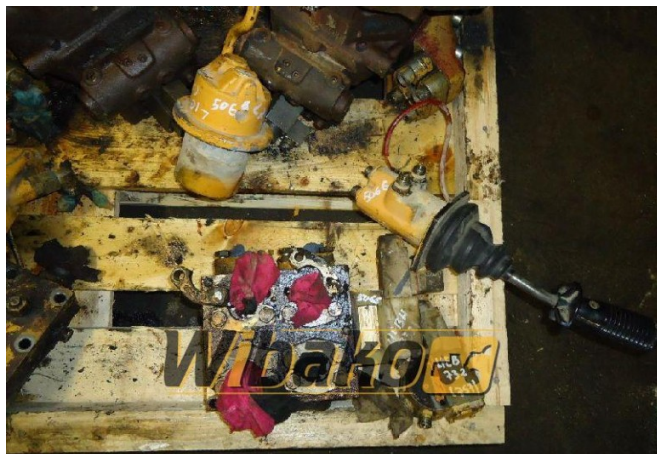

Valves set Liebherr PR 732 M

Weight: 0.00

Product Code: 3wq25z

Dimensions: 0.00 x 0.00 x
0.00

Price: 0.00 zł

Ex Tax: 0.00 zł

Product link

Link: [Valves set Liebherr PR 732 M](#)