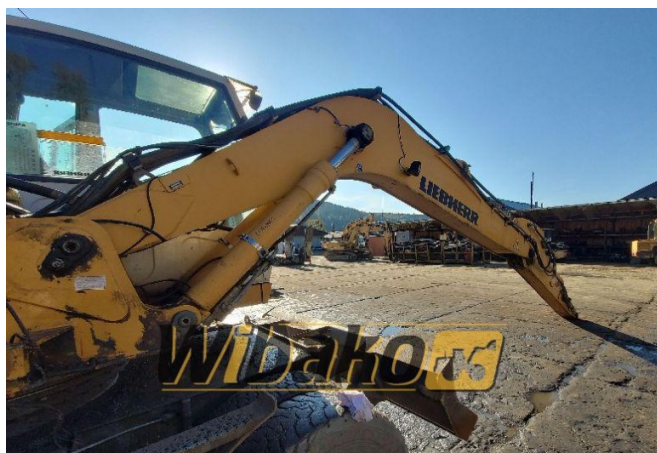

# Arm for excavator Liebherr A900C

**Weight:** 0.00

**Product Code:** 19276iu

**Dimensions:** 0.00 x 0.00 x  
0.00

**Price:** 0.00 zł

**Ex Tax:** 0.00 zł

## Product link

Link: [Arm for excavator Liebherr A900C](#)

Basic

Condition

used