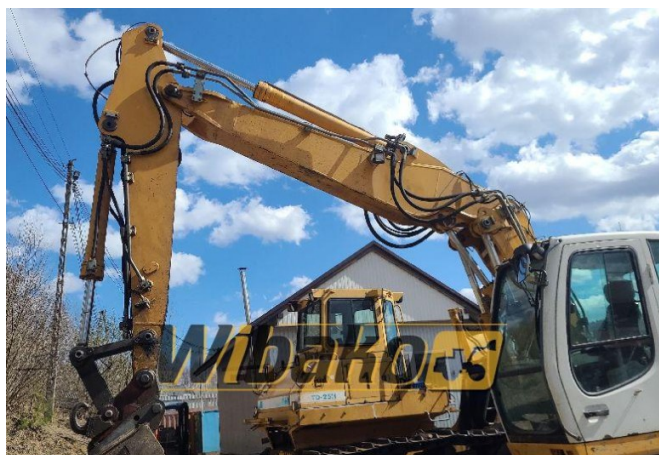

Arm for excavator Liebherr R904

Weight: 0.00

Product Code: 172n436

Dimensions: 0.00 x 0.00 x
0.00

Price: 0.00 zł

Ex Tax: 0.00 zł

Product link

Link: [Arm for excavator Liebherr R904](#)