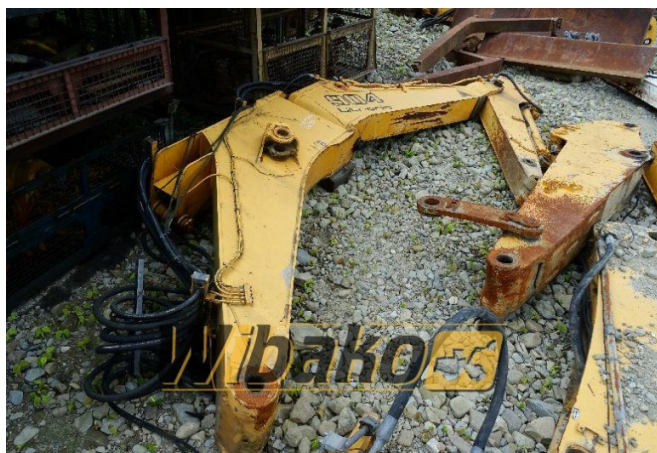

# Arm for excavator Liebherr R904

**Weight:** 0.00

**Product Code:** 16zb436

**Dimensions:** 0.00 x 0.00 x  
0.00

**Price:** 0.00 zł

**Ex Tax:** 0.00 zł

## Product link

Link: [Arm for excavator Liebherr R904](#)

Basic

Condition

used