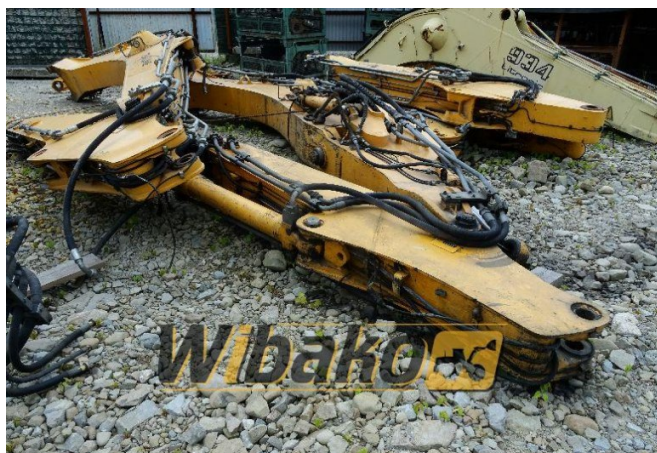

Arm for excavator Liebherr R924 COMPACT

Weight: 0.00

Product Code: 16za42y

Dimensions: 0.00 x 0.00 x
0.00

Price: 0.00 zł

Ex Tax: 0.00 zł

Product link

Link: [Arm for excavator Liebherr R924 COMPACT](#)